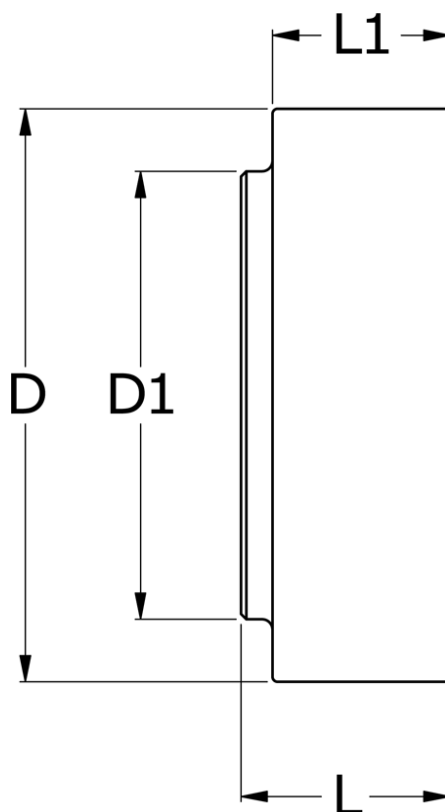

Data Sheet

Article number: 330661001

Description: Coupling N-Eupex str. 610
Part 1 (incl. rubber) without bore

Measures

D	= 610
D1	= 352
L	= 240
L1	= 121
Max bore	= 220
Torque (N m)	= 38000